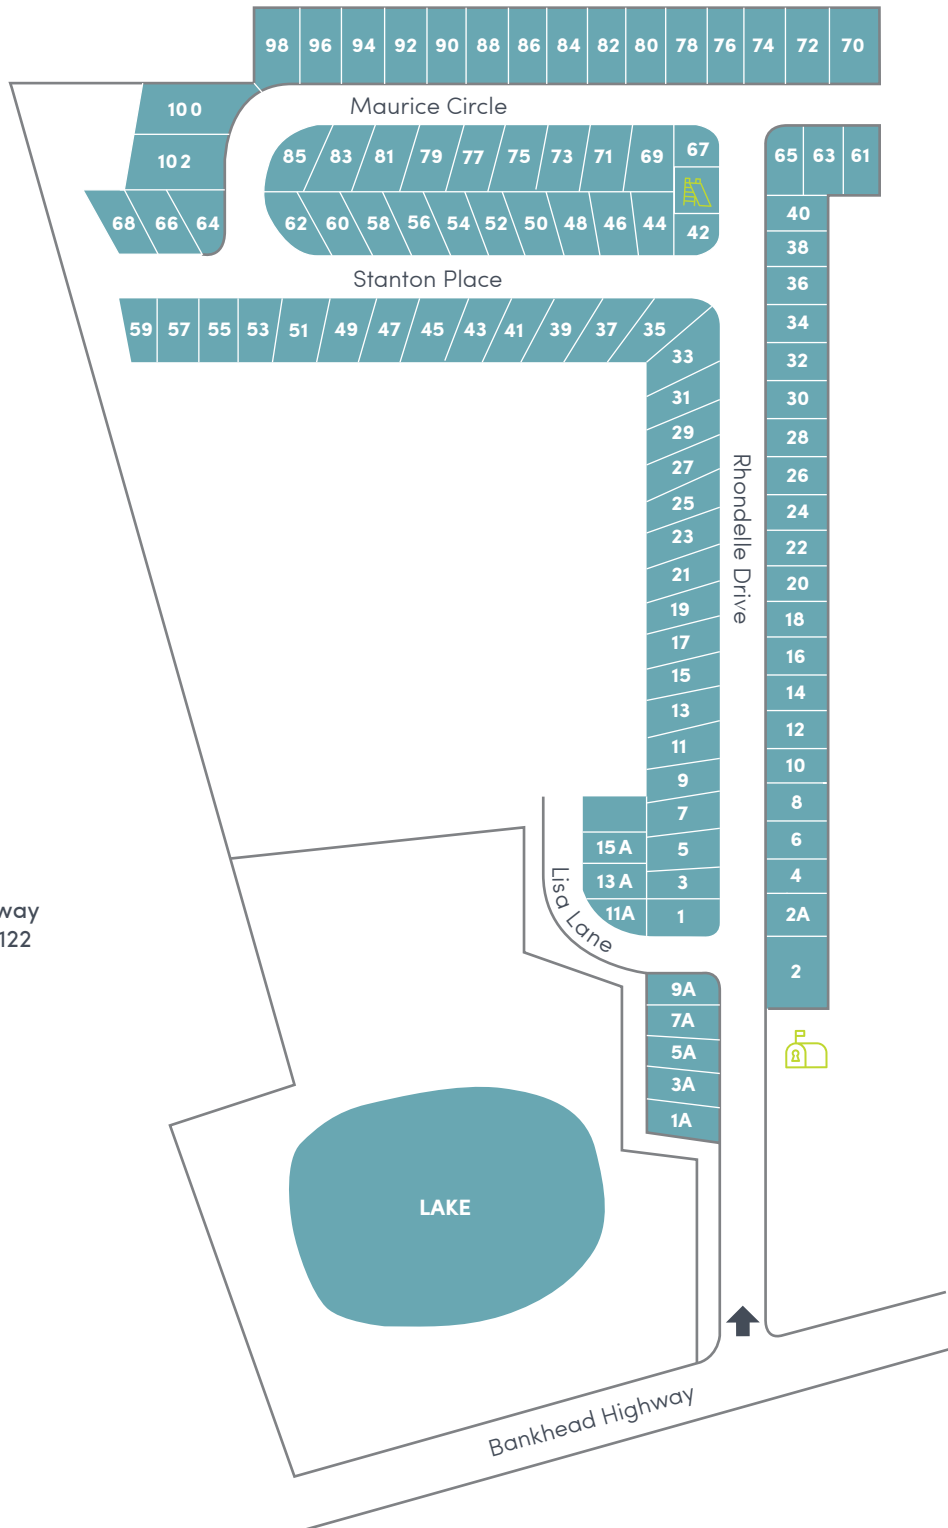

Lakeside

3291 Bankhead Highway
Lithia Springs, GA 30122

T : 770.941.2482

Visit us online at:
yescommunities.com

Number of sites: 103

Amenities:
 Playground